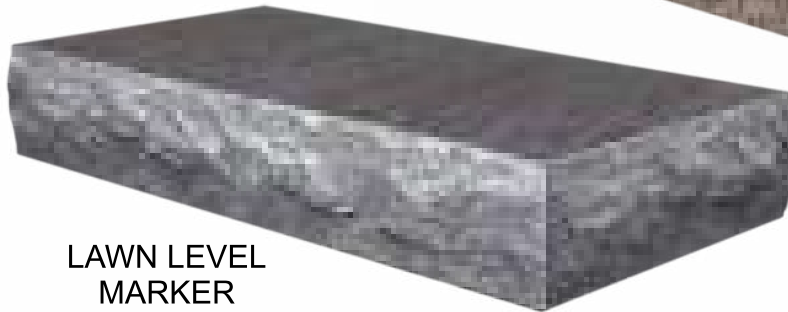

SI017

SI006

SI008

Pillow & Lawn Level Memorials

PILLOW MARKER

LAWN LEVEL MARKER

Deluxe Edge & Concrete Foundation Options

Deluxe edge & concrete foundation options help flat markers remain visible from grass overgrowth and encroachment. Typically the border size for each option is 4 inches all around the marker.

Deluxe Edge Marker

A deluxe edge marker, shown in the top image on the left, is a larger size marker with a sanded outside border. This is the strongest border option. It also allows for designs to go into the deluxe edge area allowing more room for designs and lettering.