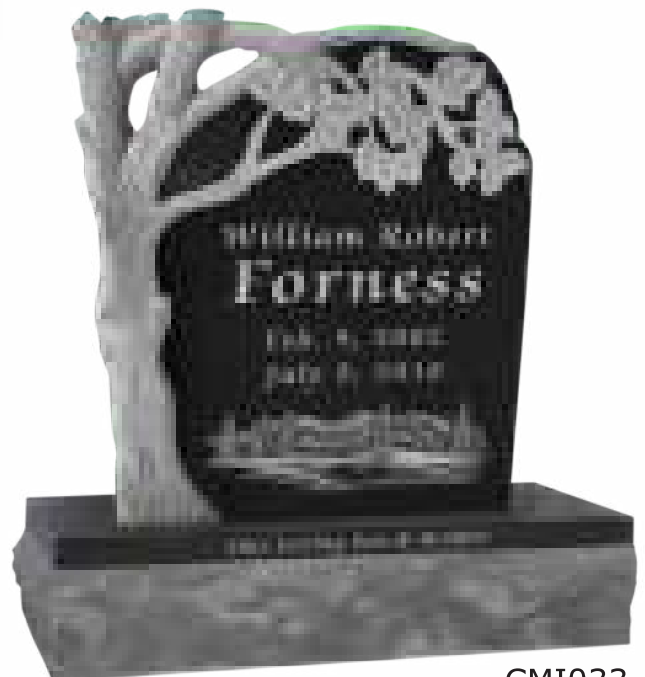

Individual Memorials

CMI033