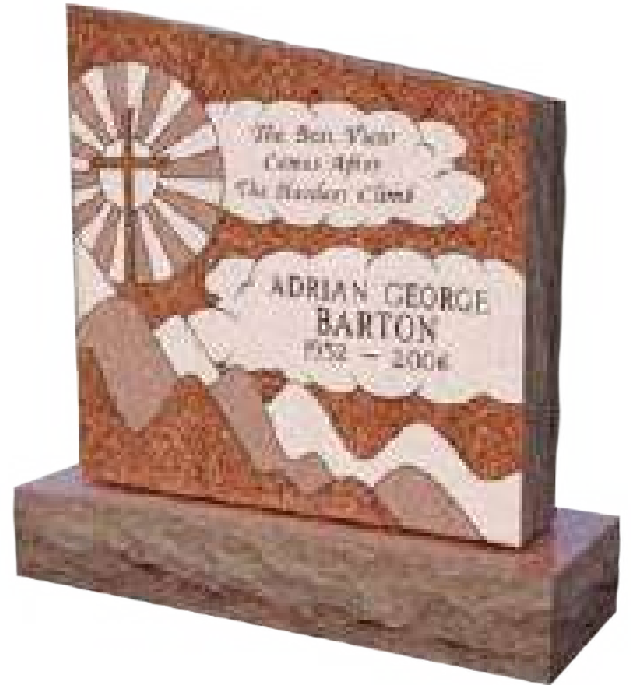

Individual Memorials

CMI027