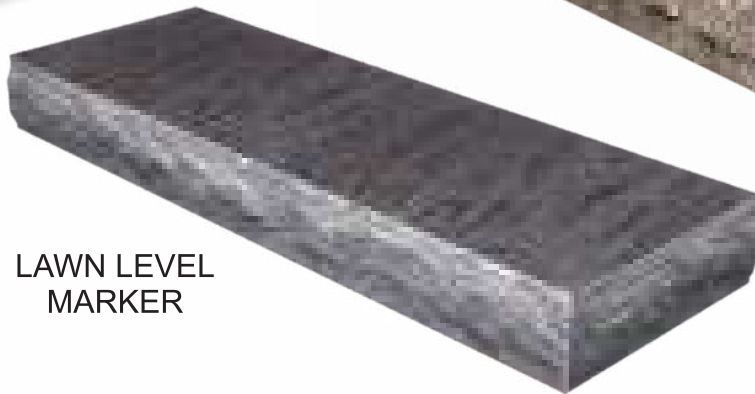

SC016

SC018

SC023

SC007

SC013

Pillow & Lawn Level Memorials

LAWN LEVEL MARKER

PILLOW MARKER

Deluxe Edge & Concrete Foundation Options

Deluxe Edge Marker

Concrete Foundation Marker

Deluxe edge & concrete foundation options help flat markers remain visible from grass overgrowth and encroachment. Typically the border size for each option is 4 inches all around the marker.

A deluxe edge marker, shown in the top image on the left, is a larger size marker with a sanded outside border. This is the strongest border option. It also allows for designs to go into the deluxe edge area allowing more room for designs and lettering.